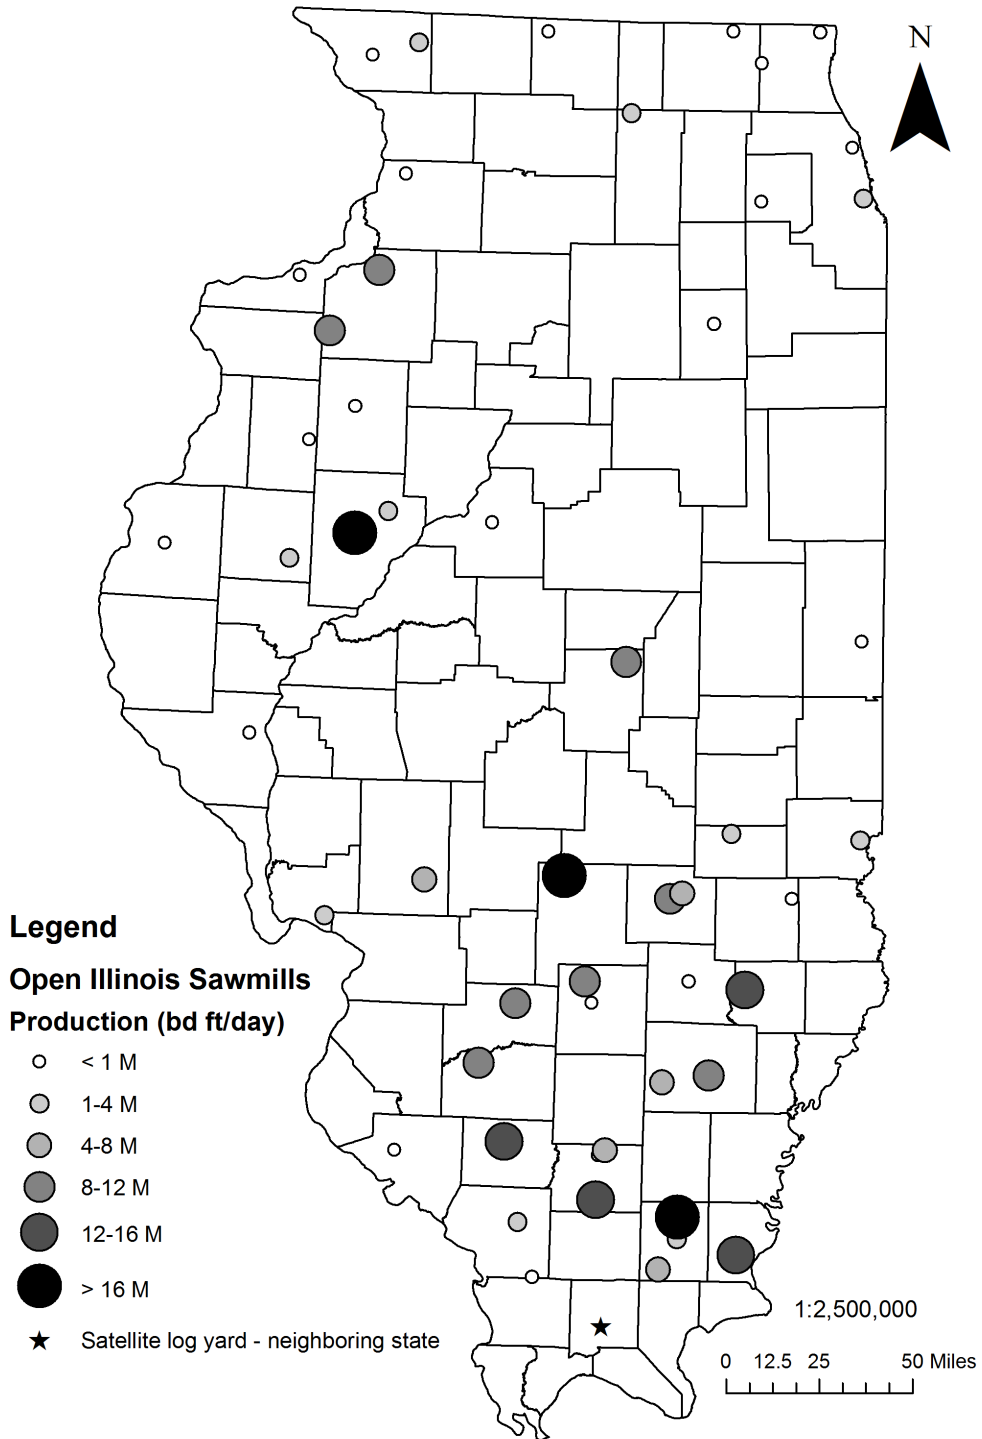

Since the directory was last published in 2005, 75 sawmills (nearly 50%) have closed across the state. Eleven of these sawmills had a production of greater than 8,000 bd ft/ day, while the remaining sawmills were smaller in size (Figure 2). Eighteen sawmills are currently idle, all of which historically produced less 4,000 bd ft/ day. Many of the closed or idle sawmills cited retirement, lack of business, or state of the economy as reasons for closing (even temporarily).

** Sawmills that are currently idle

2013 Illinois Sawmill Directory

Figure 1. Statewide depiction of currently open Illinois sawmills by size. Only mills of known size and location are displayed. The starred location is an established log yard that collects logs in Illinois and processes them in Missouri.

2013 Illinois Sawmill Directory

Figure 2. Statewide depiction of Illinois sawmills by size that have closed since 2005. Only mills of known size and location are displayed.

2013 Illinois Sawmill Directory