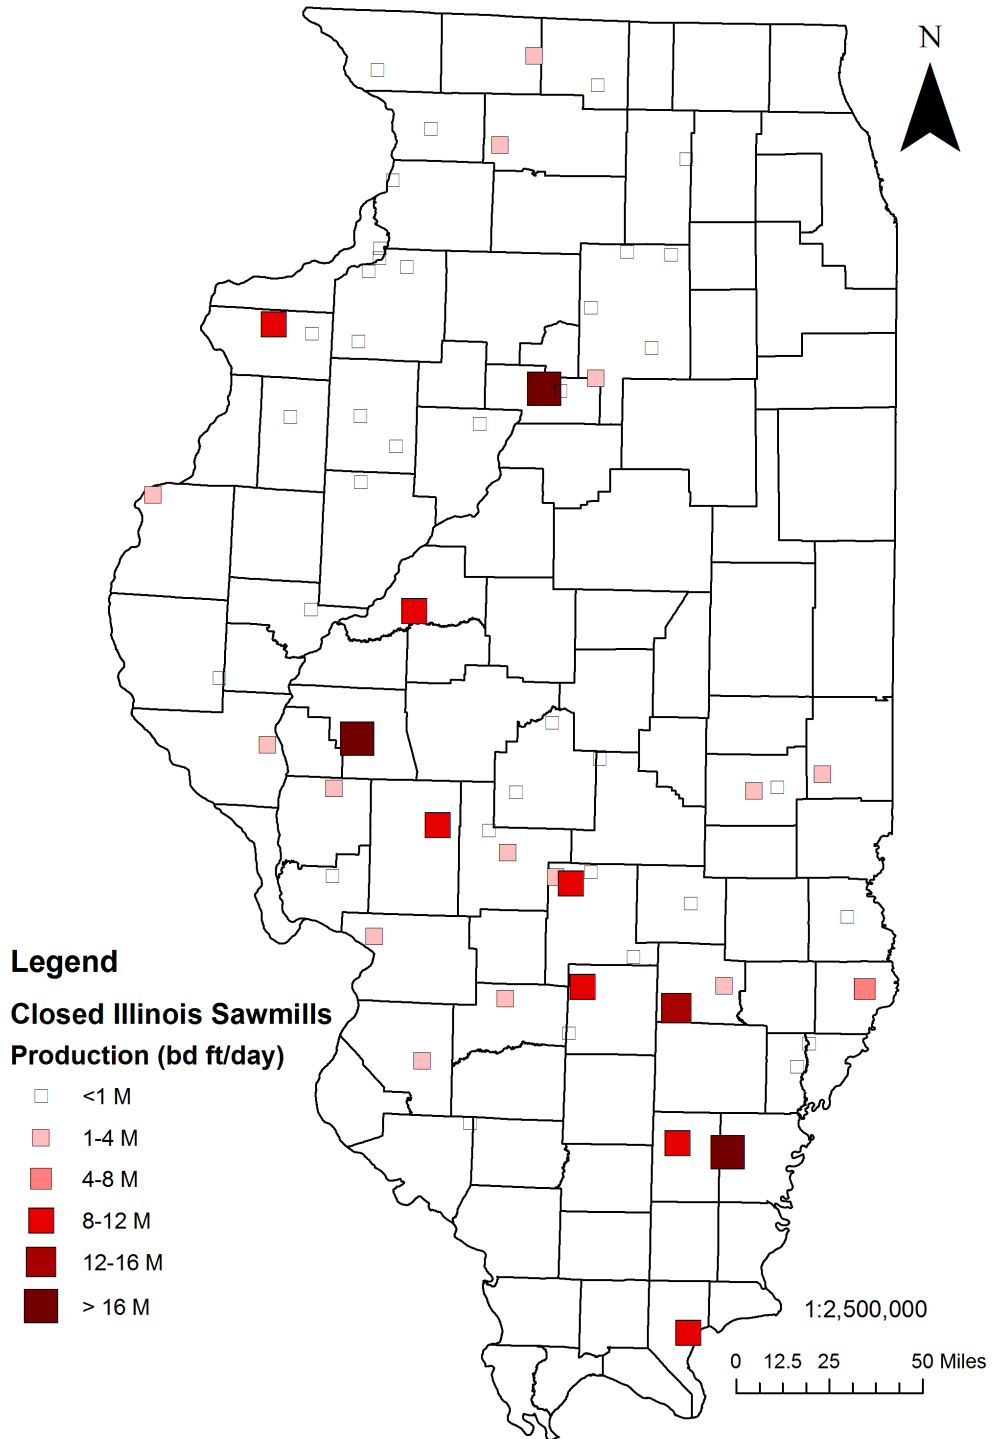

Since the directory was last published in 2005, 75 sawmills (nearly 50%) have closed across the state. Eleven of these sawmills had a production of greater than 8,000 bd ft/ day, while the remaining sawmills were smaller in size (Figure 2). Eighteen sawmills are currently idle, all of which historically produced less 4,000 bd ft/ day. Many of the closed or idle sawmills cited retirement, lack of business, or state of the economy as reasons for closing (even temporarily).

** Sawmills that are currently idle

2013 Illinois Sawmill Directory

Figure 1. Statewide depiction of currently open Illinois sawmills by size. Only mills of known size and location are displayed. The starred location is an established log yard that collects logs in Illinois and processes them in Missouri.

2013 Illinois Sawmill Directory

Figure 2. Statewide depiction of Illinois sawmills by size that have closed since 2005. Only mills of known size and location are displayed.

2013 Illinois Sawmill Directory